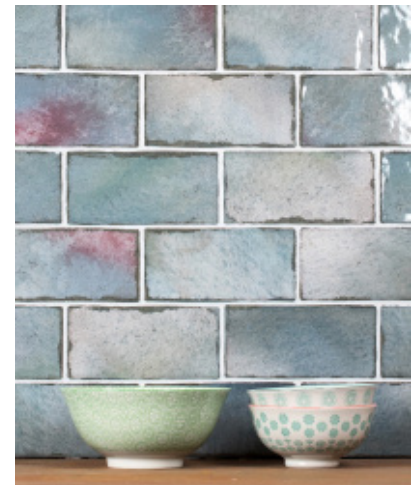

PLEASE NOTE

Lungarno Ceramics has changed the name of their Notting Hill series to Retrospectives. In addition to the name change, they've also added two new colors, for a total of 3 colors - Notting Hill, Enchanted Mist and Royal Garden. Price lists will soon be updated to reflect this change. You can view the new line [here](#).

If you are not familiar with the line of products from Lungarno Ceramics, stop by our showroom today to see this unique collection!