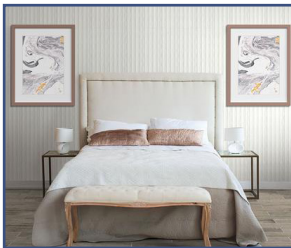

Create a masterpiece with the artistic edge of Visual Impressions™, a contemporary and fashionable wall tile. Neutral colors and 3D patterns produce stunning works of art that you can feel.

3 colors: White, Beige & Gray
4 designs: 8x24 Flat, Multiwave, Linear Diamond & Quadrangle Wall Tile
Trim: 1/2x12 Jolly