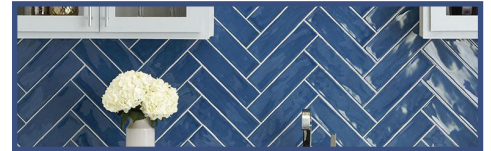

d_segni™: Glazed Porcelain
d_segni™ is a classic reinterpretation of traditional hand-made cement tiles

7 colors: Chalk, Sand, Smoke, Mud, Denim, Shadow & Midnight
Sizes: 8x8 Flat tile & 8x8 Decos