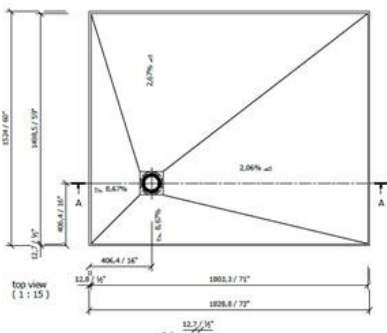

Tiles International • 6140 W. Quaker Street • Orchard Park, NY 14127
Local: (716) 662-4441 • Toll Free: (800) 388-4446 • email: Buffalo@BelknapWhite.com

July 2018

NEW PRODUCT INTRODUCTIONS

WEDI Product News - New and Discontinued Products

Wedi is excited to announce some recent and upcoming additions to the wedi Product Line.

wedi Fastener Kit US5000070
Now Available!

The wedi Fastener kit includes 100 count washers with tabs and 100 count wedi screws 1 5/8" in one convenient package. The fastener kit will replace the individual packages. The 100 count wedi Screws US5000016 and 100 count Washers with Tabs US5000014 are being discontinued and will no longer be available after June 2018 (contingent on stock quantity). 1000 count quantities are still available for purchase.

Primo Shower base 60 x 72
New – 073735526

Corner offset drain- officially launching July 2018. The perfect solution for your corner drain installation needs.