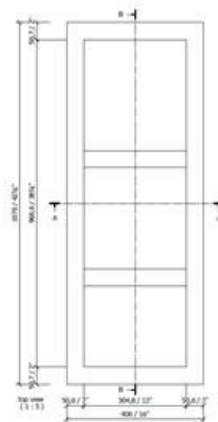

wedi 16x42 Niche
Redesign– US3000006- Re-designed and transitioned to new part number US3000024

Now Available!
Redesigned for more interior space, outside dimensions remain the same for ease of installation. US3000006 to be discontinued – available while supplies last.