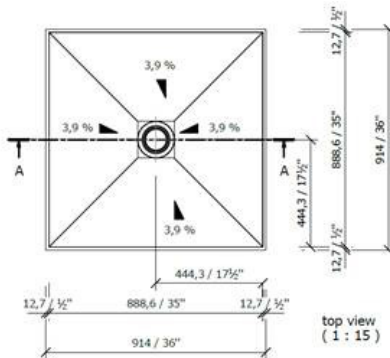

36" x 36", center drain- available July 2018. This new size offering is perfect for your smaller curbless shower needs.

wedi 16x42 Niche
 Redesign– US3000006- Re-designed and transitioned to new part number US3000024