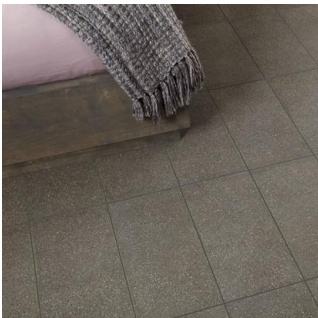

Trim: 3x24

Bullnose,

6x12 Cove

base & 6x1

Cove Base

Outcorner

Impresa: Ceramic

3 Colors: Light Gray, Taupe & Charcoal