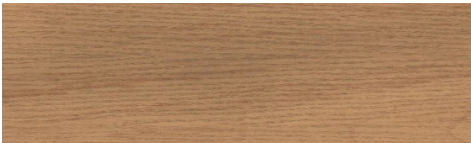

**EYR**

Part of the Atlas Concorde Solution Collection-Tailored, most popular sizing which allows for competitive budgeting and projects. Contemporary Norwegian inspired wood grain collection complete with a fashionable herringbone mosaic.

Colors:

Blonde

Sand

Walnut

Decors:

Herringbone

Sizes: 8-7/8" x 35-3/8"* Rectified, 9mm. *Passes DCOF*

Decors: 12-3/8" x 16-1/8" Herringbone
Made in Italy * *Indicates Stocked Item*