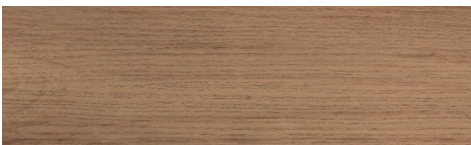

**EYR**

Part of the Atlas Concorde Solution Collection-Tailored, most popular sizing which allows for competitive budgeting and projects. Contemporary Norwegian inspired wood grain collection complete with a fashionable herringbone mosaic.

Colors:

Blonde

Sand

Walnut

Decors:

Herringbone

Sizes: 8-7/8" x 35-3/8"* Rectified, 9mm. *Passes DCOF*

Decors: 12-3/8" x 16-1/8" Herringbone
Made in Italy * *Indicates Stocked Item*