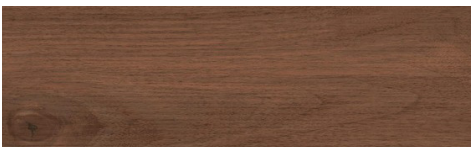

**EYR**

Part of the Atlas Concorde Solution Collection-Tailored, most popular sizing which allows for competitive budgeting and projects. Contemporary Norwegian inspired wood grain collection complete with a fashionable herringbone mosaic.

Colors:

Blonde

Sand

Walnut

Decors:

Herringbone

Sizes: 8-7/8" x 35-3/8"* Rectified, 9mm. *Passes DCOF*

Decors: 12-3/8" x 16-1/8" Herringbone
Made in Italy * *Indicates Stocked Item*