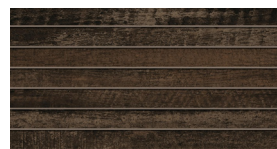

### Colors:

White

Grey

Brown

### Decors:

Tatami

**Finishes:** Matte\* & Grip (*not stocked*)

**Sizes:** 8-7/8" x 35-3/8"\* Rectified, 9.5mm. *Passes DCOF*

**Decors:** 8-7/8" x 17-3/4" Tatami

**Trim:** 2-7/8" x 35-3/8" Bullnose

Made in Italy \* *Indicates Stocked Item*